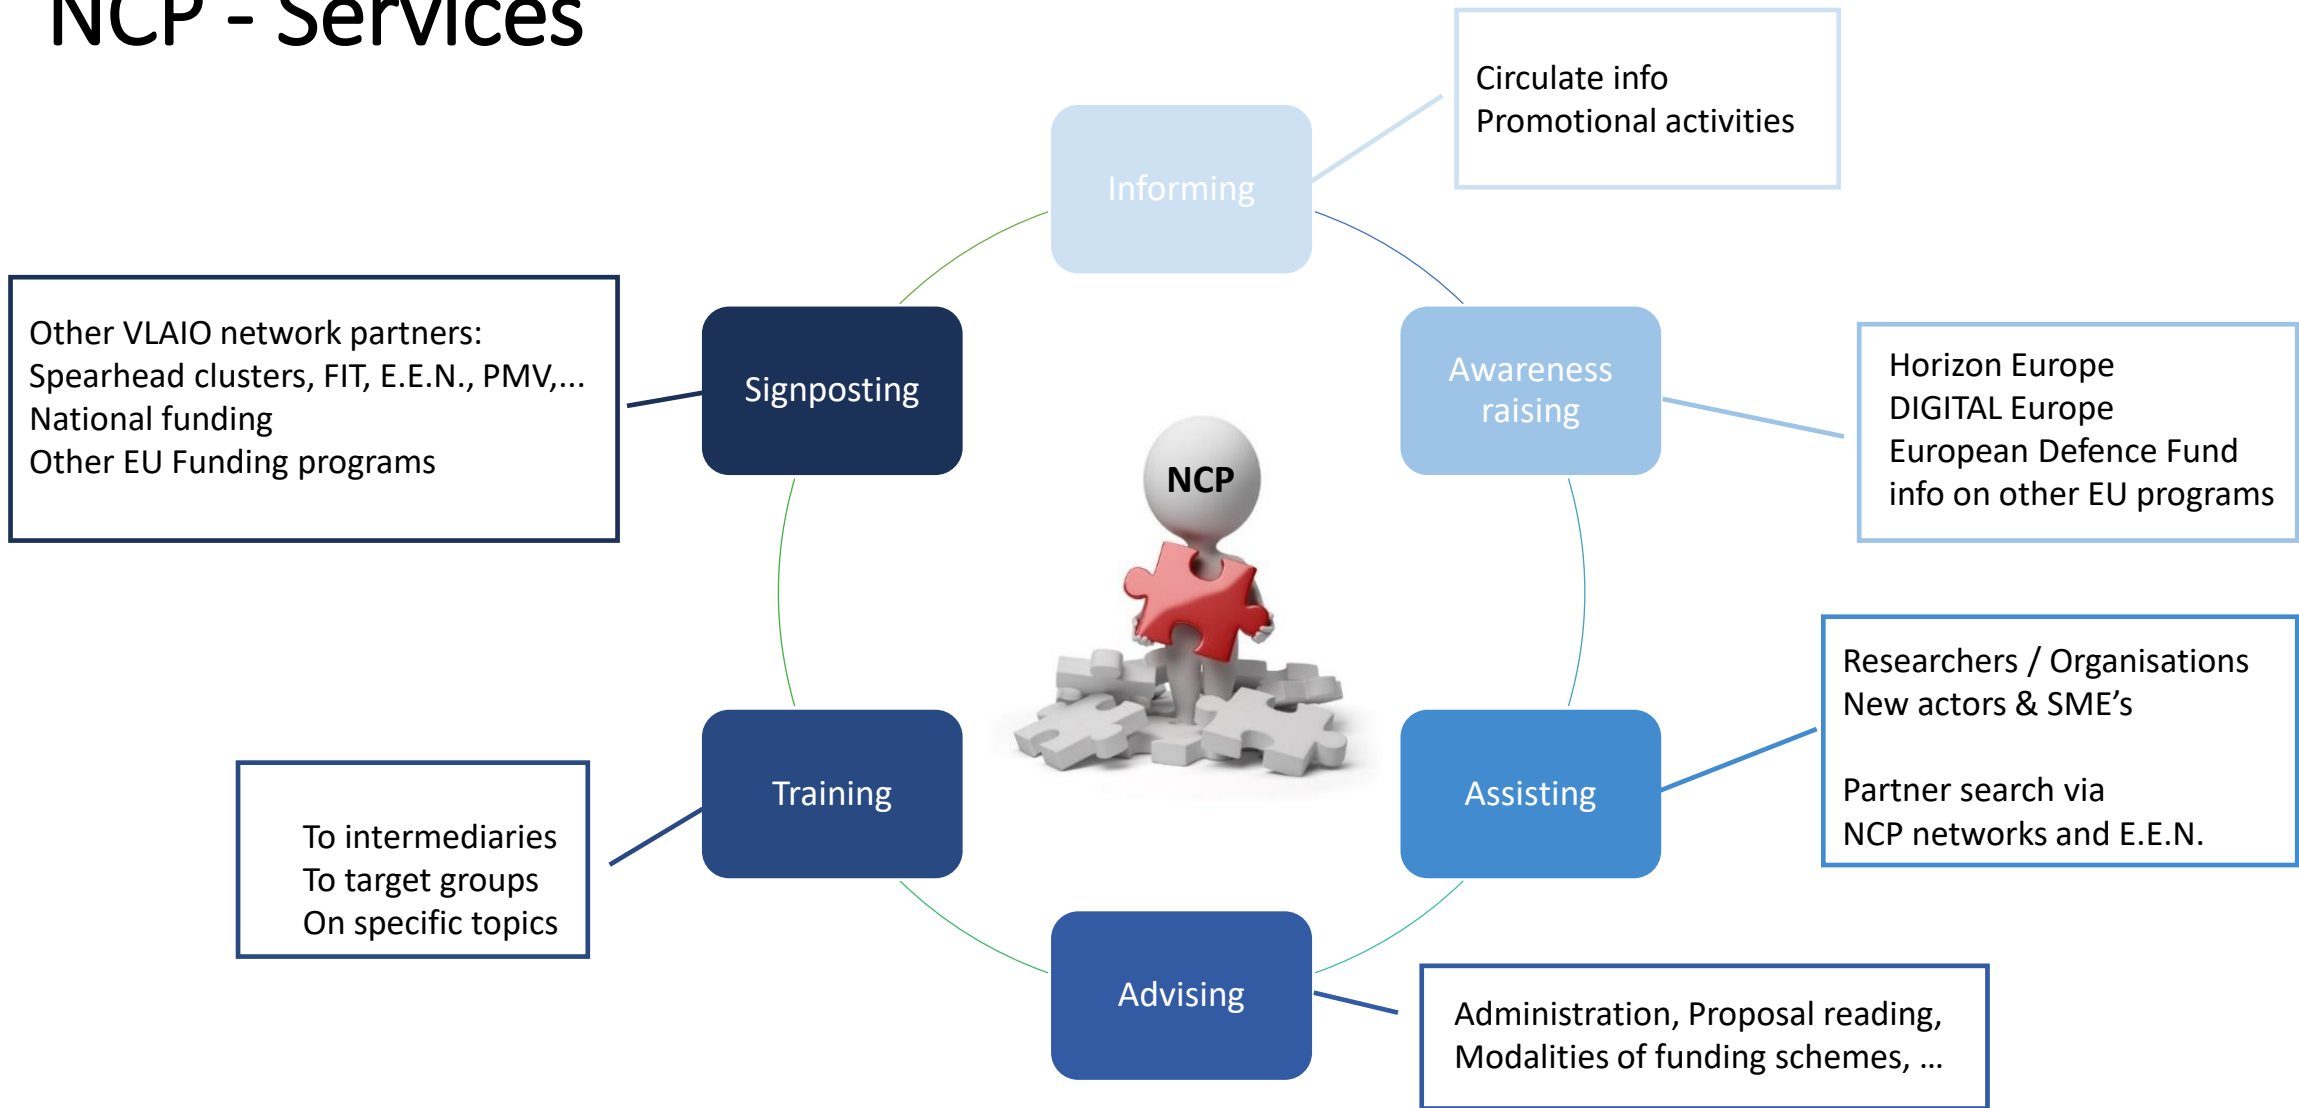

HORIZON EUROPE
DIGITAL EUROPE
EU DEFENCE FUND

NCP FLANDERS*

* FWO & VLAIO

NCP Flanders

fwo Fonds Wetenschappelijk Onderzoek
Vlaanderen
Opening new horizons

VLAIO  Vlaanderen
is ondernemen

NCP - Services

Minimum standards and Guiding principles for setting up systems of National Contact Points (NCP systems) under Horizon Europe

Home > DEFENCE general

Defence Related Funding

DEFENCE RELATED FUNDING

General Aspects

There exist 3 main initiatives for Defence Related Innovation that provide financial support for projects enhancing defense capabilities and fostering a competitive European defense industry, aiming for strategic autonomy and integration.

Include archived content

Build a European network in your domain

- Look in Cordis database – “projects & results” for participation in former or current actions
- **E.E.N. - Enterprise Europe Network - partner database**
- Participate in matchmaking events
- Partner searches via NCP organisations