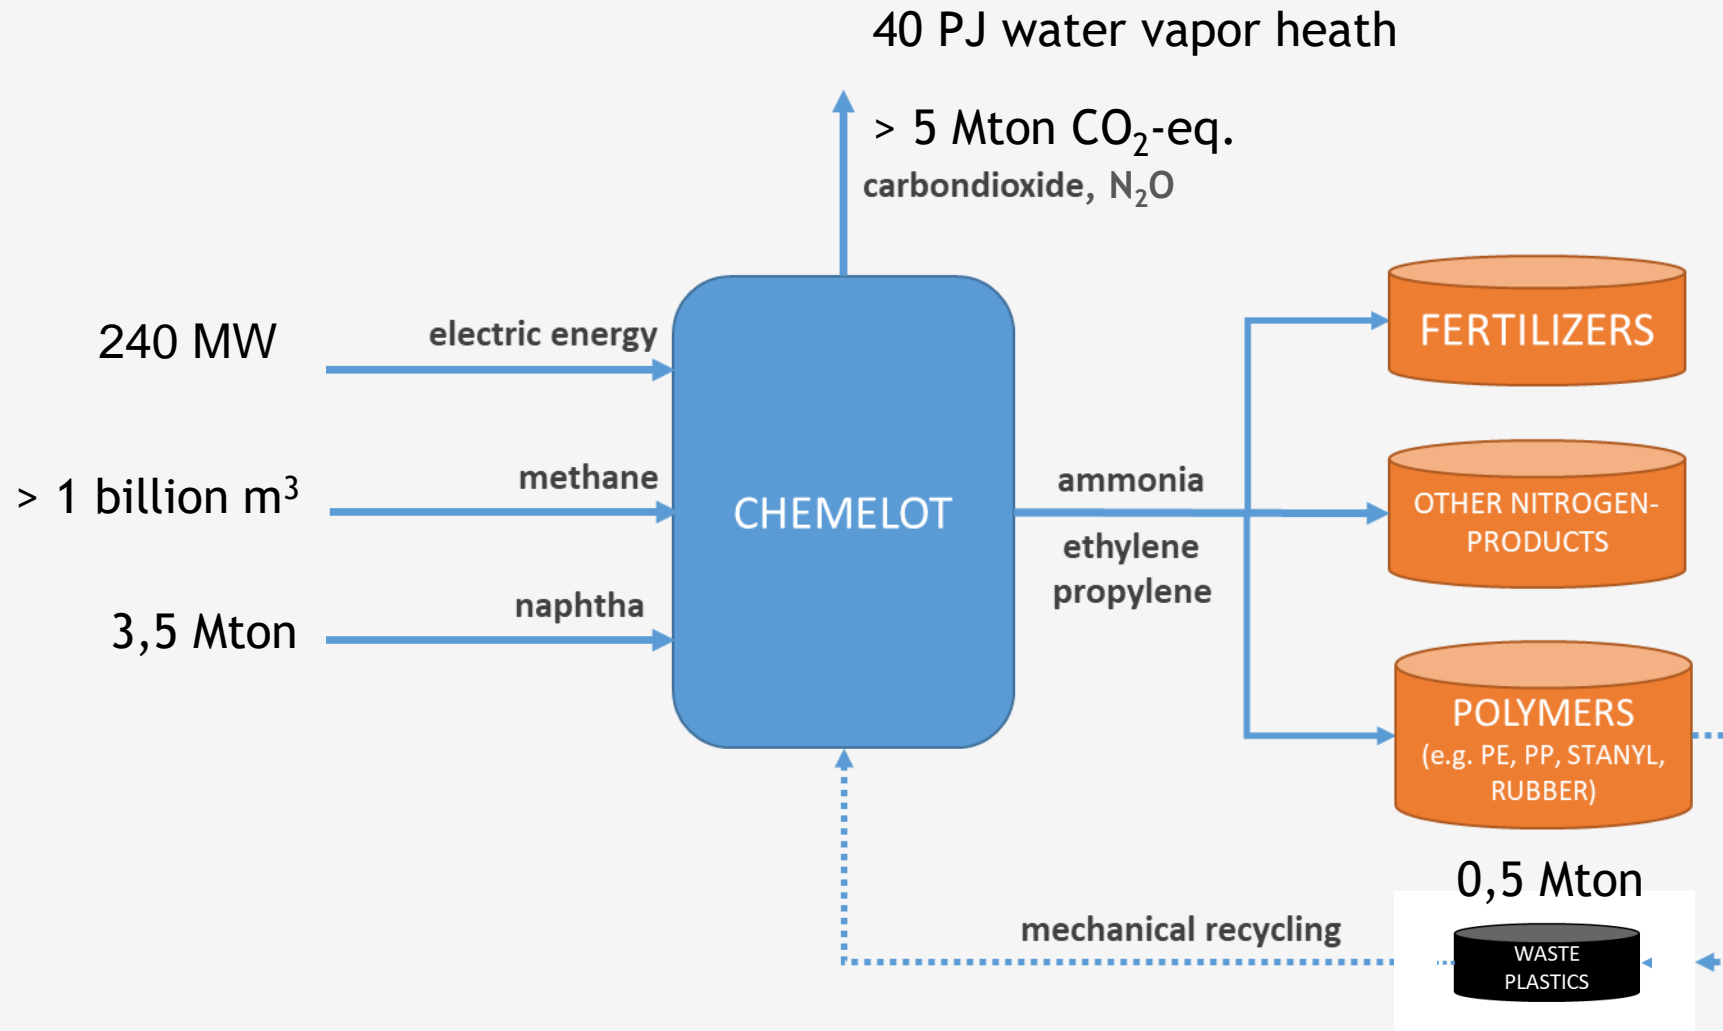

in the middle of the
world's largest chemical cluster

Brightsite

Transforming industry

GHG Emission
Mton CO₂ eq./y

Present situation Chemelot

Program Lines as Roadmaps to the Future

Brightsite Partners to be identified...