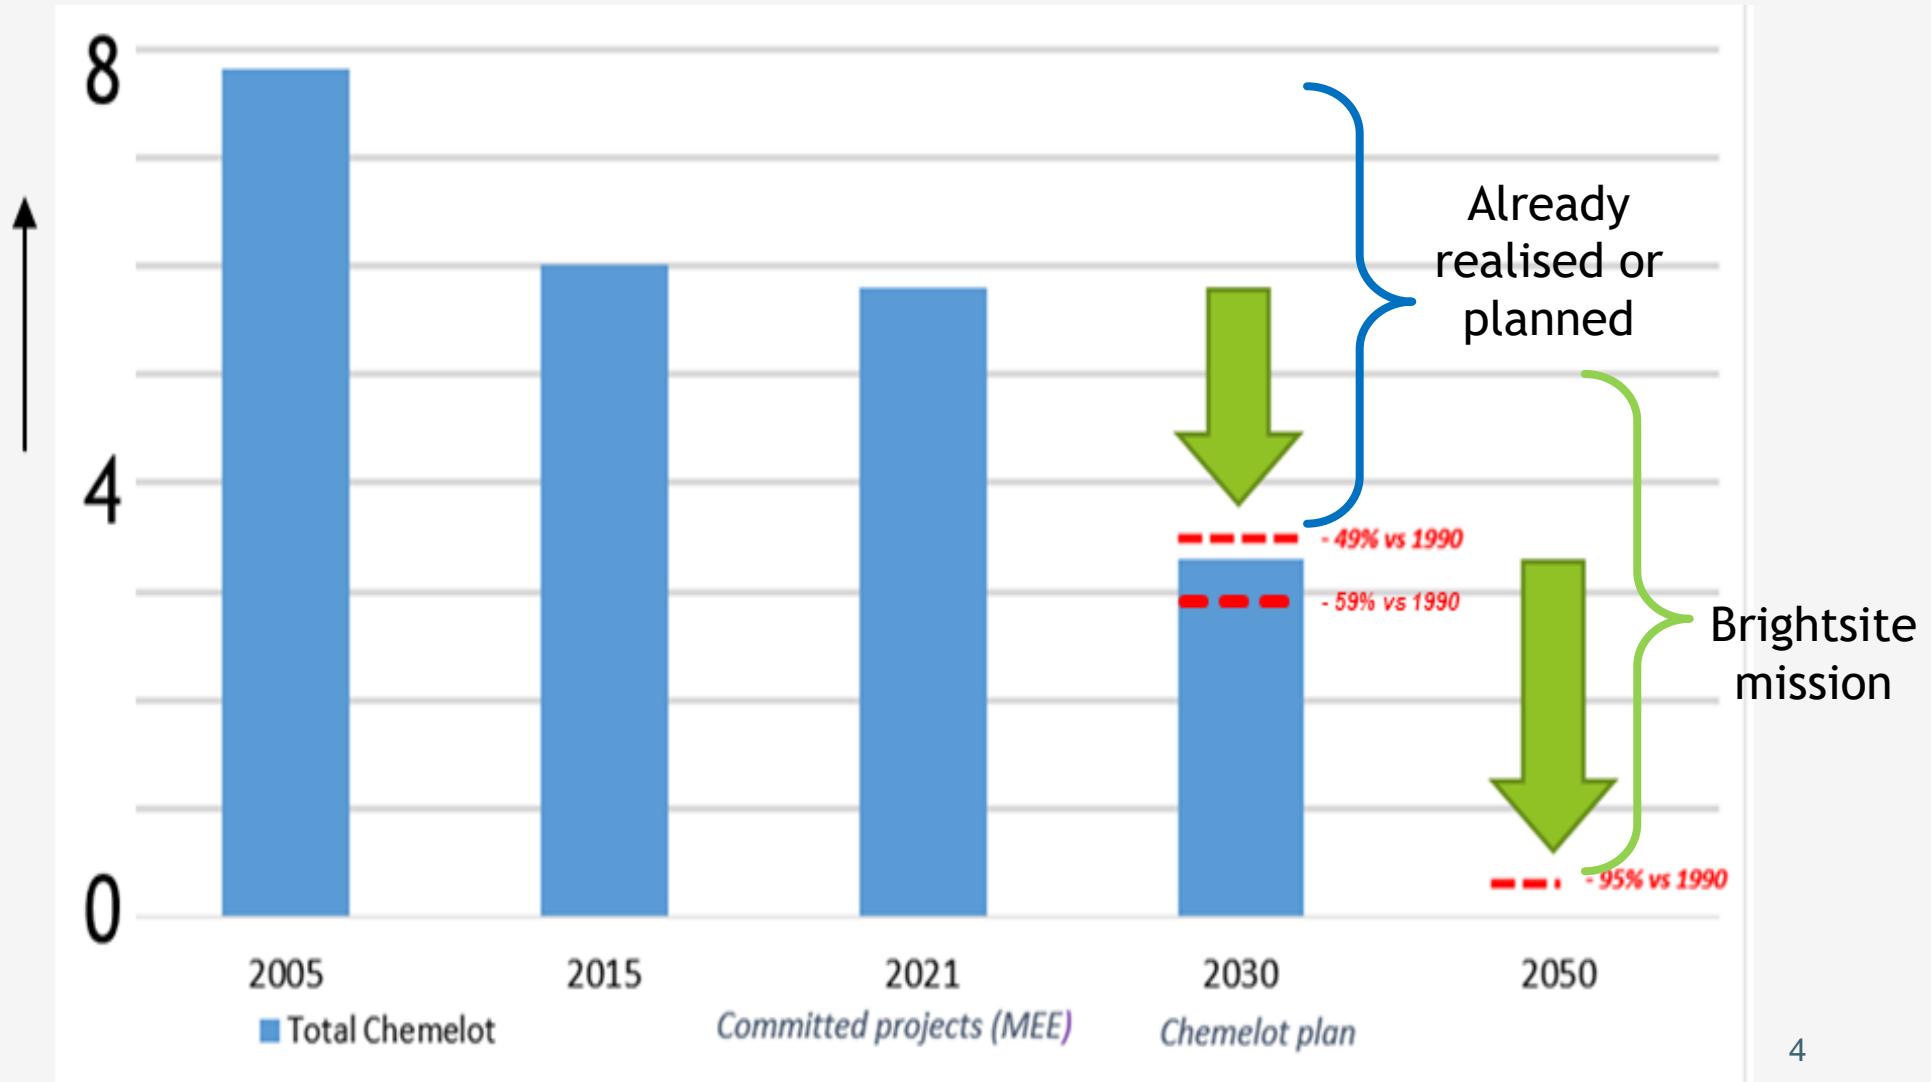

Brightsite

Transforming industry

Twofold Mission

DEMONSTRATE ...
that Climate Goals
2030 and 2050
can be reached at
Chemelot Industrial
Site

EDUCATE ...
the next
generation of
scientists,
researchers,
engineers and
coworkers

in the middle of the
world's largest chemical cluster

Brightsite

Transforming industry

GHG Emission
Mton CO₂ eq./y

Present situation Chemelot

Program Lines as Roadmaps to the Future

Brightsite Partners to be identified...