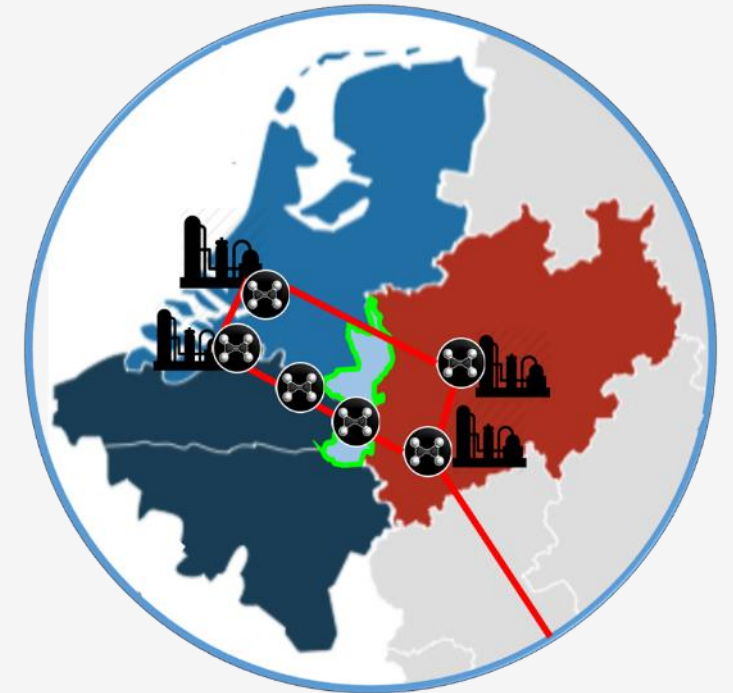

Brightsite Starting at Field Lab Chemelot

Transforming industry

Unique ecosystem Brightlands Region:
a chemical industry **SITE** and an industrial **CAMPUS** ...

25% of Gross Limburg Product
150+ companies
25.000 (in)direct jobs

30% of Limburg GHG emission
3% of Dutch GHG emission
30% of Limburg energy consumption

in the middle of the
world's largest chemical cluster