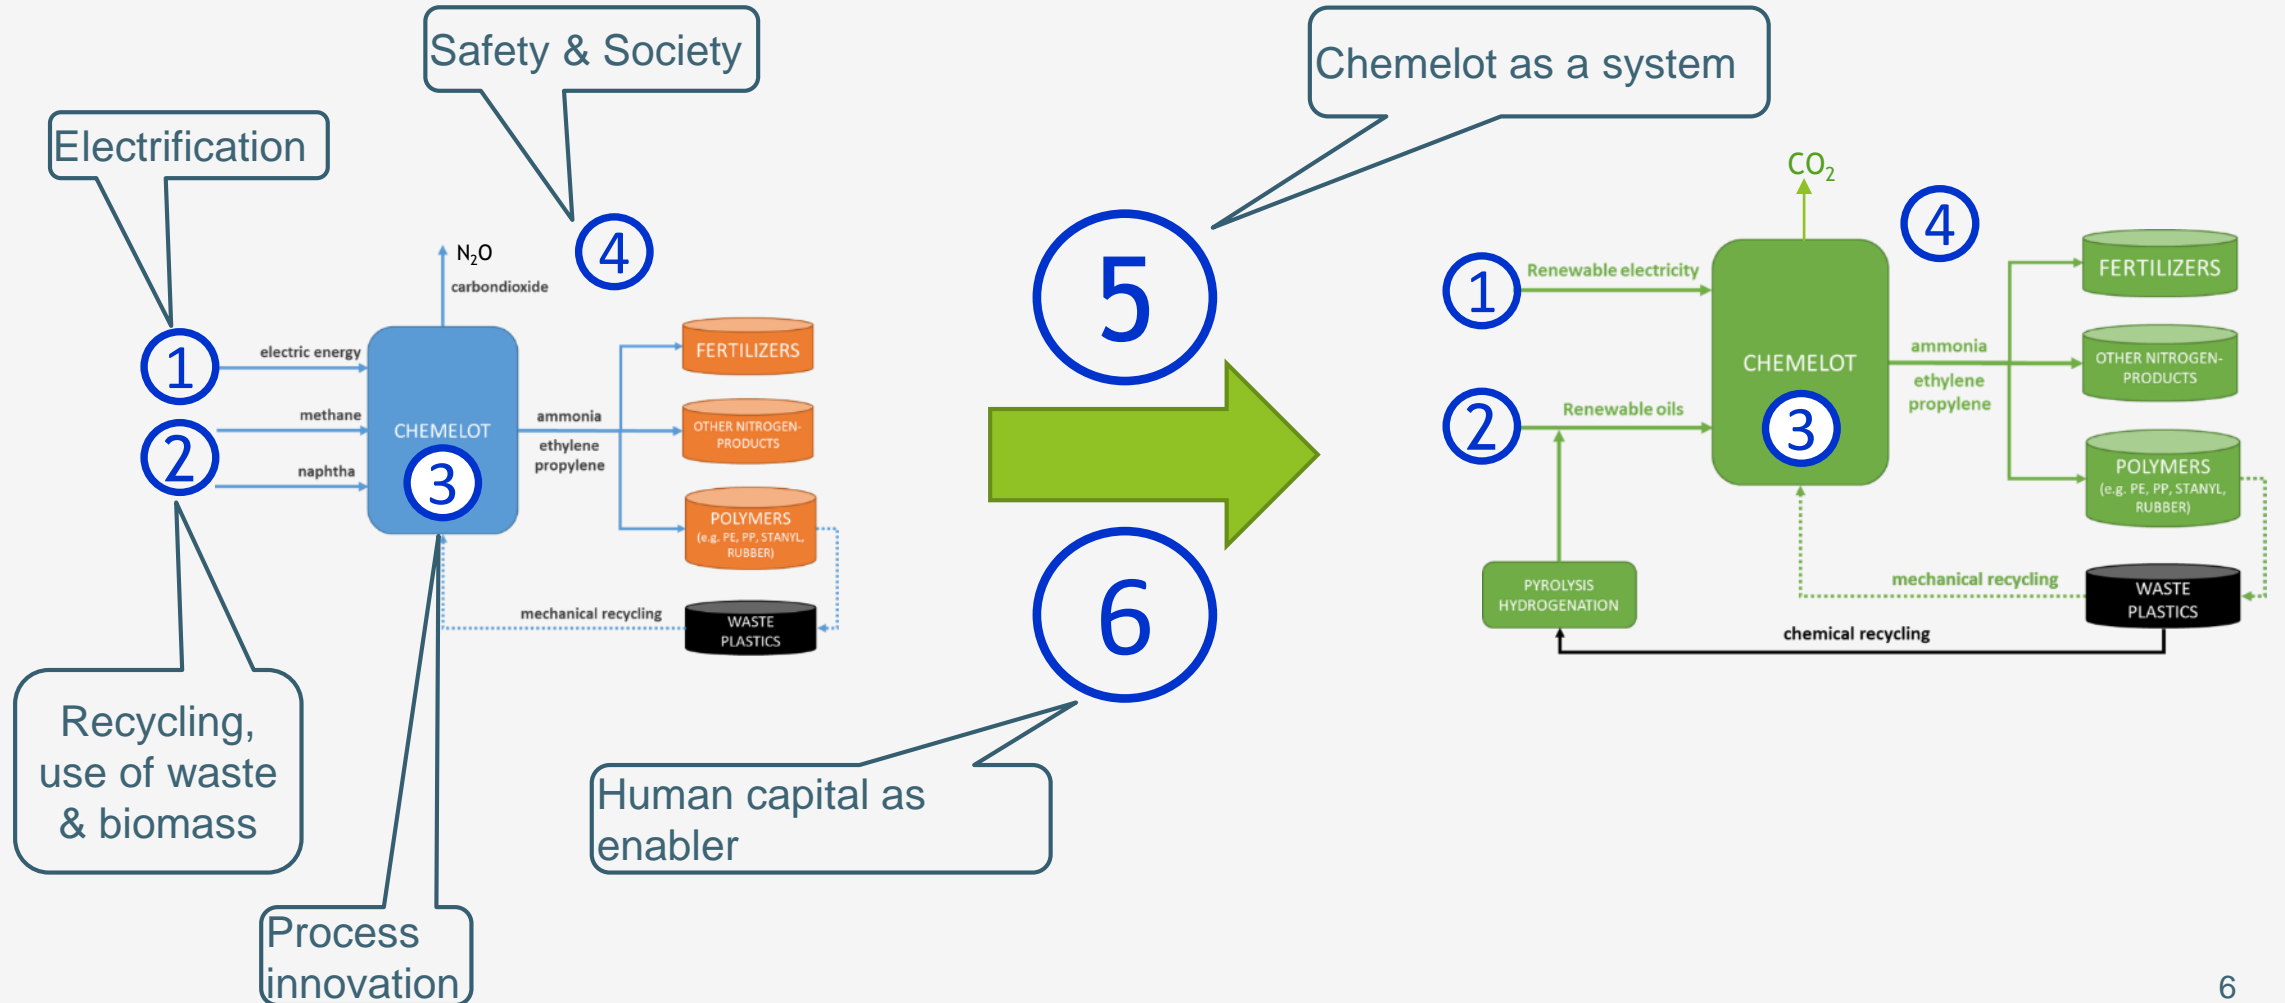

Brightsite

Transforming industry

Twofold Mission

DEMONSTRATE ...
that Climate Goals
2030 and 2050
can be reached at
Chemelot Industrial
Site

EDUCATE ...
the next
generation of
scientists,
researchers,
engineers and
coworkers

Unique ecosystem Brightlands Region:
a chemical industry **SITE** and an industrial **CAMPUS** ...

25% of Gross Limburg Product
150+ companies
25.000 (in)direct jobs

30% of Limburg GHG emission
3% of Dutch GHG emission
30% of Limburg energy consumption

in the middle of the
world's largest chemical cluster

Brightsite

Transforming industry

GHG Emission
Mton CO₂ eq./y

Present situation Chemelot

Program Lines as Roadmaps to the Future

Brightsite Partners to be identified...